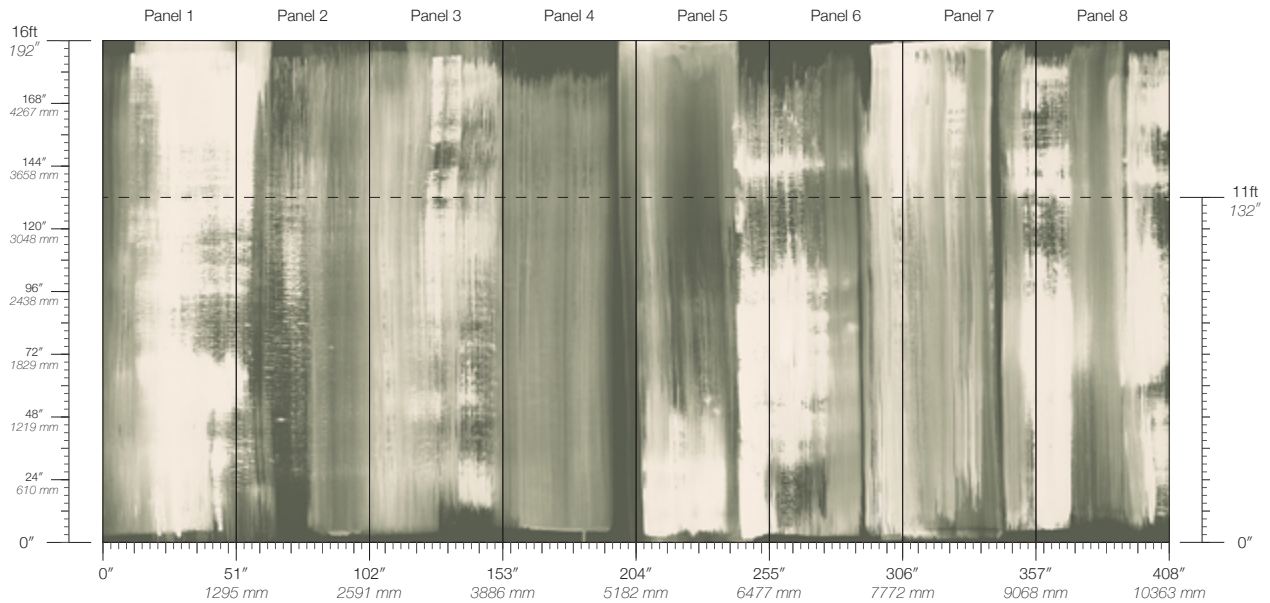

Noir Glass

Suitable for residential and commercial projects

COLOR
Glass

STOCK
Made to order

REPEAT
Non-repeating

CONTACT
sales@calicowallpaper.com
+1 718 243 1705
57 Lispenard Street
New York, NY 10013 USA

ITEM
4302

MINIMUM
1 panel

LEAD TIME
4 weeks to print

CONTENT
Type II PVC Free

MAINTENANCE
Water-based cleanser

ORIGIN
USA

DISCLAIMER
Panel maps represent mural artwork only. Reference the physical sample for color and texture.

PANEL WIDTH
51" / 1295 mm trimmed

FLAMMABILITY
ASTM E84 Adhered Class A

DETAILS
Custom options available

PANEL HEIGHT
132" / 3353 mm standard
192" / 4877 mm standard

ENVIRONMENTAL
Recycled Content, Phthalate Free
Low VOC, HPD Available

PRICE
Available upon request